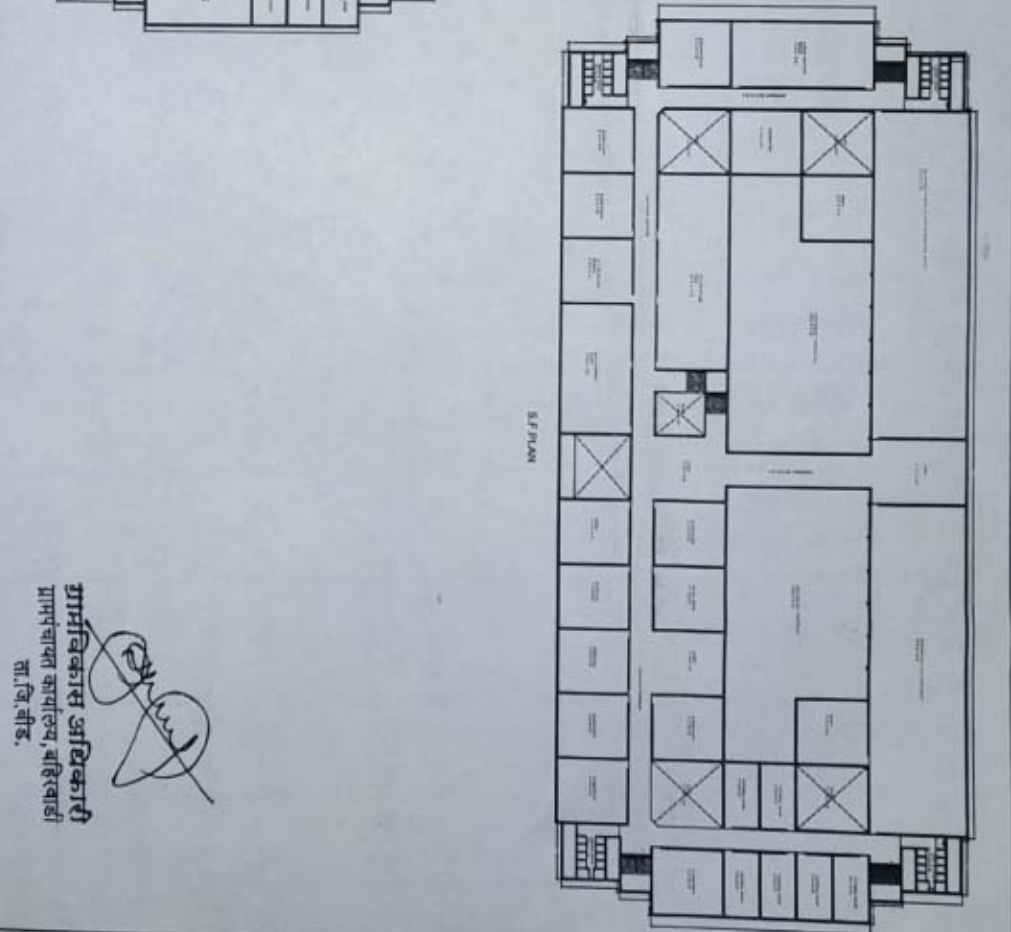

GF PLAN

1st FLOOR

1st FLOOR

श्रीमान्विकास अधिकारी  
 ग्रामपंचायत कायालय, बहिरवाडी  
 स. वि. बी. ड.

PROPOSED B.C.C. PLAN FOR  
 PROPOSED 1000 SEAT HOSTEL  
 AT BAHIRWADE COLLEGE FOR  
 WOMEN, BAHIRWADE  
 DISTRICT, RAJASTHAN

DATE: 15/01/2018  
 DRAWN BY: ARCHITECT  
 PROJECT NO: 1000/18/1000

AREA: 1000 SQ. METERS  
 TOTAL NO. OF ROOMS: 1000  
 TOTAL NO. OF STUDENTS: 1000  
 TOTAL NO. OF TEACHERS: 1000  
 TOTAL NO. OF STAFF: 1000